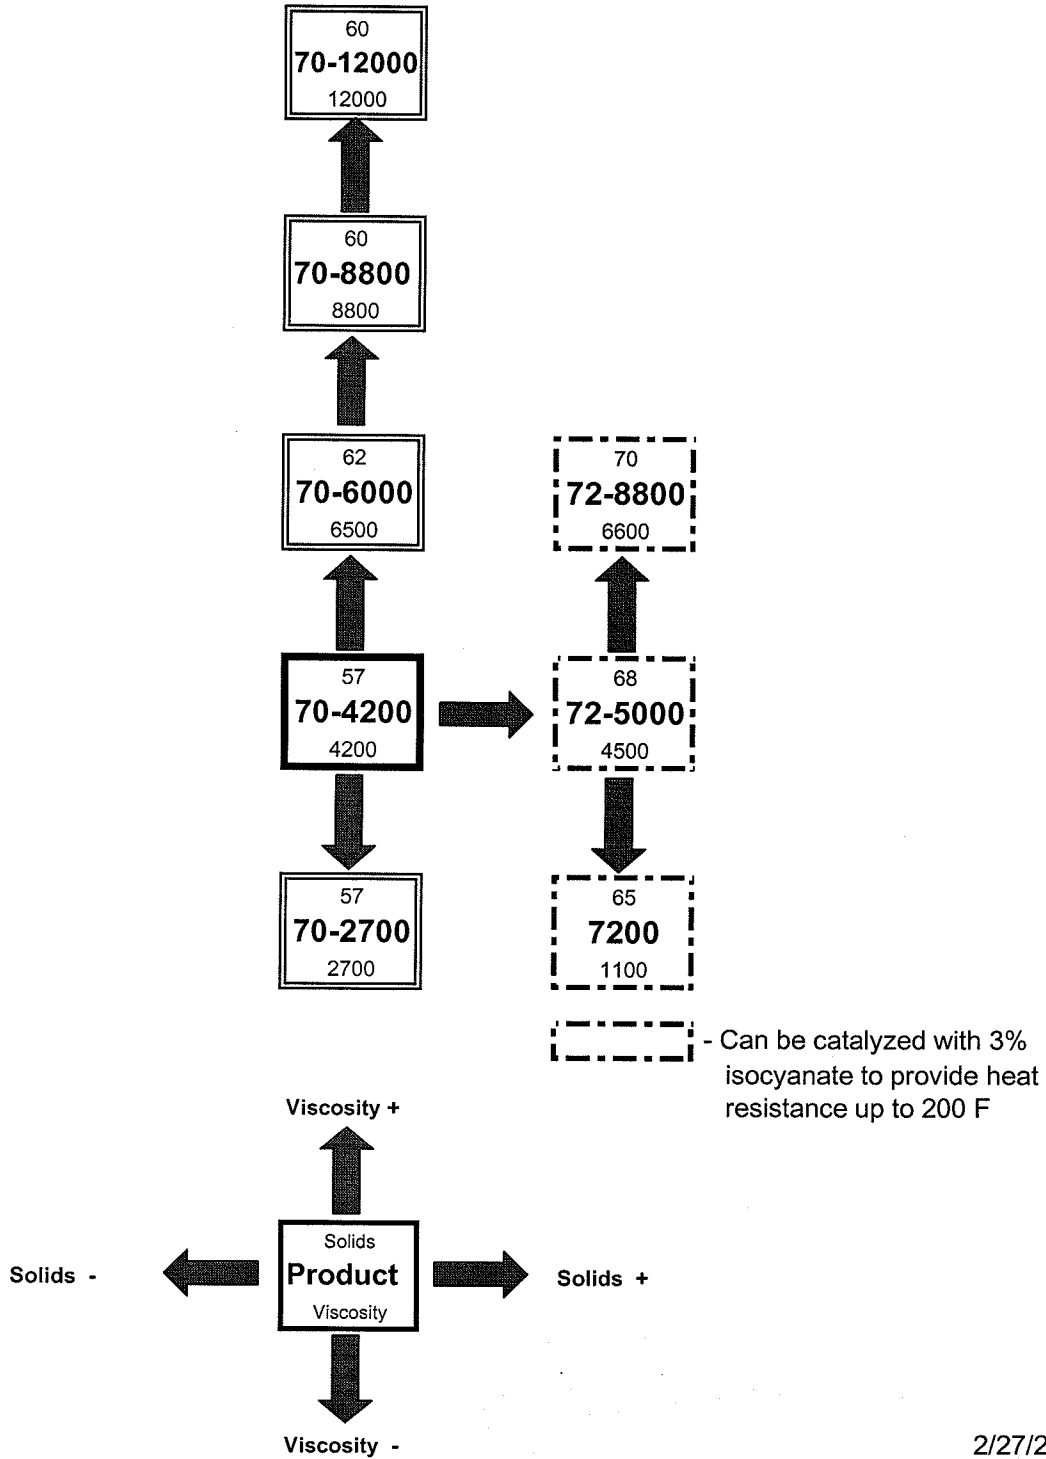

SUN ADHESIVES WOOD GLUE CHART

2/27/2007

SUN ADHESIVES VINYL GLUE CHART

2/27/2007